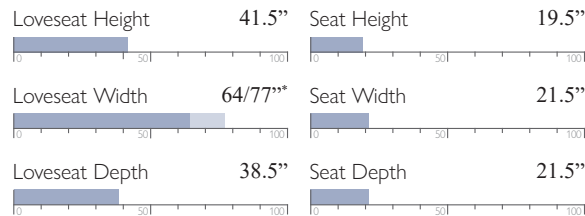

MEASUREMENTS:

LOVESEAT OPTIONS

Leather	Fabric
Manual Space Saver® L730CA4	Manual Space Saver® L730RA4
Manual Space Saver® w/ Console L730CC4	Manual Space Saver® w/ Console L730RC4
Manual Rocker w/ Console L730CC7	Manual Rocker w/ Console L730RC7
Power Space Saver® L730CP4	Power Space Saver® L730RP4
Power Space Saver® w/ Console L730CQ4	Power Space Saver® w/ Console L730RQ4
Power Rocker w/ Console L730CQ7	Power Rocker w/ Console L730RQ7

MEASUREMENTS:

*Console adds 13" to width measurement.

RECLINER OPTIONS

Leather	Fabric
Space Saver® 7N34LU	Space Saver® 7N34
Power Space Saver® 7NP34LU	Power Space Saver® 7NP34
Swivel Glider 7N35LU	Swivel Glider 7N35
Power Swivel Glider 7NP35LU	Power Swivel Glider 7NP35
Rocker 7N37LU	Rocker 7N37
Power Rocker 7NP37LU	Power Rocker 7NP37