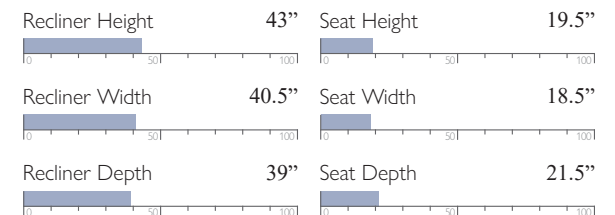

MEASUREMENTS:

Fabric