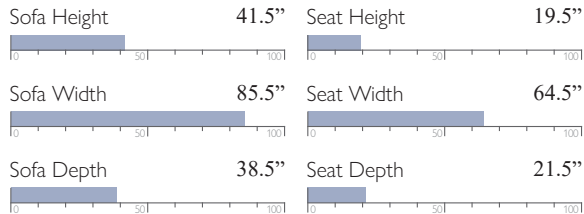

MEASUREMENTS:

LOVESEAT OPTIONS

Leather	Fabric
Manual Space Saver® L730CA4	Manual Space Saver® L730RA4
Manual Space Saver® w/ Console L730CC4	Manual Space Saver® w/ Console L730RC4
Manual Rocker w/ Console L730CC7	Manual Rocker w/ Console L730RC7
Power Space Saver® L730CP4	Power Space Saver® L730RP4
Power Space Saver® w/ Console L730CQ4	Power Space Saver® w/ Console L730RQ4
Power Rocker w/ Console L730CQ7	Power Rocker w/ Console L730RQ7