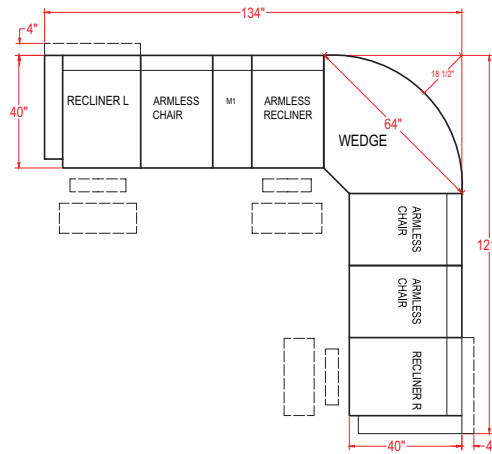

See reverse side for base options and dimensions.

UNITY SECTIONAL | M730_

Manual Recliner (Left Arm) - M730R4L / M730C4L
Manual Recliner (Right Arm) - M730R4R / M730C4R
Power Recliner (Left Arm) - M730RP4L* / M730CP4L*
Power Recliner (Right Arm) - M730RP4R* / M730CP4R*

*Power features metallic push buttons w/ USB charger.

Unit	Seat
H: 40 1/2"	H: 19"
W: 32 1/2"	W: 22"
D: 38"	D: 22"

Armless Chair - M730RA / M730CA
Armless Manual Recliner - M730R4A / M730C4A
Armless Power Recliner - M730RP4A / M730CP4A*

*Power features hand wand.

Unit	Seat
H: 40"	H: 20"
W: 24"	W: 23 1/2"
D: 40"	D: 22"

Corner Wedge - M730RW / M730CW

Unit	Seat
H: 40"	H: 20"
W: 62 1/2"	W: 43"
D: 39"	D: 24"

Console - M1RC / M1CC
Console (Drawer) - M1RD / M1CD

Unit
H: 35"
W: 13 1/2"
D: 35 1/2"

Wedge Console - M2RC / M2CC

Unit
H: 35"
W: 20 1/2"
D: 36"

Our patented bracketing system prevents the units from being shifted and separating apart.

All measurements are approximate.