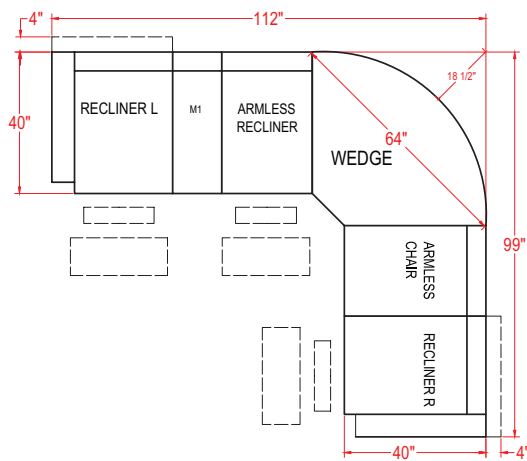

See reverse side for base options and dimensions.

UNITY SECTIONAL | M730_

Manual Recliner (Left Arm) - M730R4L / M730C4L
Manual Recliner (Right Arm) - M730R4R / M730C4R
Power Recliner (Left Arm) - M730RP4L* / M730CP4L*
Power Recliner (Right Arm) - M730RP4R* / M730CP4R*

*Power features metallic push buttons w/ USB charger.

Unit	Seat
H: 40 1/2"	H: 19"
W: 32 1/2"	W: 22"
D: 38"	D: 22"

Armless Chair - M730RA / M730CA
Armless Manual Recliner - M730R4A / M730C4A
Armless Power Recliner - M730RP4A / M730CP4A*

*Power features hand wand.

Unit	Seat
H: 40"	H: 20"
W: 24"	W: 23 1/2"
D: 40"	D: 22"

Corner Wedge - M730RW / M730CW

Unit	Seat
H: 40"	H: 20"
W: 62 1/2"	W: 43"
D: 39"	D: 24"

Console - M1RC / M1CC
Console (Drawer) - M1RD / M1CD

Unit
H: 35"
W: 13 1/2"
D: 35 1/2"

Wedge Console - M2RC / M2CC

Unit
H: 35"
W: 20 1/2"
D: 36"

Our patented bracketing system prevents the units from being shifted and separating apart.

All measurements are approximate.