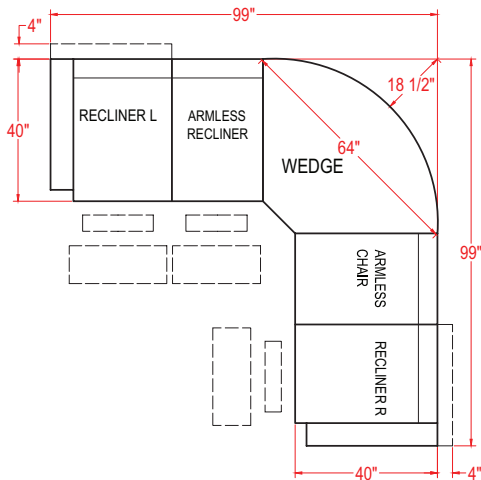

See reverse side for base options and dimensions.

UNITY SECTIONAL | M730_

Manual Recliner (Left Arm) - M730R4L / M730C4L
Manual Recliner (Right Arm) - M730R4R / M730C4R
Power Recliner (Left Arm) - M730RP4L* / M730CP4L*
Power Recliner (Right Arm) - M730RP4R* / M730CP4R*

*Power features metallic push buttons w/ USB charger.

Unit	Seat
H: 40 1/2"	H: 19"
W: 32 1/2"	W: 22"
D: 38"	D: 22"

Armless Chair - M730RA / M730CA
Armless Manual Recliner - M730R4A / M730C4A
Armless Power Recliner - M730RP4A / M730CP4A*

*Power features hand wand.

Unit	Seat
H: 40"	H: 20"
W: 24"	W: 23 1/2"
D: 40"	D: 22"

Corner Wedge - M730RW / M730CW

Unit	Seat
H: 40"	H: 20"
W: 62 1/2"	W: 43"
D: 39"	D: 24"

Console - M1RC / M1CC
Console (Drawer) - M1RD / M1CD

Unit
H: 35"
W: 13 1/2"
D: 35 1/2"

Wedge Console - M2RC / M2CC

Unit
H: 35"
W: 20 1/2"
D: 36"

Our patented bracketing system prevents the units from being shifted and separating apart.

All measurements are approximate.