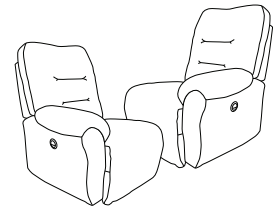

ADDITIONAL OPTIONS:

Power Recline

USB Charger

Rechargeable Battery Pack

Performa-Weave®

Custom Comfort

FEATURES & CONSTRUCTION DETAILS

1. Space Saver reclining design
2. Custom Comfort allows zipper access to cushioning fiber in backs
3. Convenient removable backs for ease in handling
4. Proprietary cushioning fiber blend maximizes comfort & resiliency
5. Easy access back design allows for lumbar adjustment
6. Durable kiln-dried hardwood frame parts heavily reinforced with bolts, screws, glue, corner blocks and staples.
7. Truss plates ensure the strongest frame construction
8. No-sag seat springs with no-squeak spring clips
9. Proprietary heavy-duty all-steel mechanism with a smooth & easy reclining motion
10. Performa-Weave® cushions are more durable, comfortable and offer a cooler seating experience
11. Adjustable kick-out tension

See reverse side for base options and dimensions.

UNITY SECTIONAL | M730_

Manual Recliner (Left Arm) - M730R4L / M730C4L
Manual Recliner (Right Arm) - M730R4R / M730C4R
Power Recliner (Left Arm) - M730RP4L* / M730CP4L*
Power Recliner (Right Arm) - M730RP4R* / M730CP4R*

*Power features metallic push buttons w/ USB charger.

Unit	Seat
H: 40 1/2"	H: 19"
W: 32 1/2"	W: 22"
D: 38"	D: 22"

Armless Chair - M730RA / M730CA
Armless Manual Recliner - M730R4A / M730C4A
Armless Power Recliner - M730RP4A / M730CP4A*

*Power features hand wand.

Unit	Seat
H: 40"	H: 20"
W: 24"	W: 23 1/2"
D: 40"	D: 22"

Corner Wedge - M730RW / M730CW

Unit	Seat
H: 40"	H: 20"
W: 62 1/2"	W: 43"
D: 39"	D: 24"

Console - M1RC / M1CC
Console (Drawer) - M1RD / M1CD