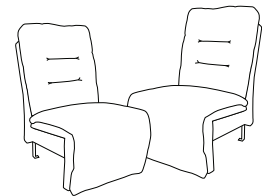

See reverse side for base options and dimensions.

UNITY SECTIONAL | M730_

Manual Recliner (Left Arm) - M730R4L / M730C4L
Manual Recliner (Right Arm) - M730R4R / M730C4R
Power Recliner (Left Arm) - M730RP4L* / M730CP4L*
Power Recliner (Right Arm) - M730RP4R* / M730CP4R*

*Power features metallic push buttons w/ USB charger.

Unit	Seat
H: 40 1/2"	H: 19"
W: 32 1/2"	W: 22"
D: 38"	D: 22"

Armless Chair - M730RA / M730CA
Armless Manual Recliner - M730R4A / M730C4A
Armless Power Recliner - M730RP4A / M730CP4A*

*Power features hand wand.

Unit	Seat
H: 40"	H: 20"
W: 24"	W: 23 1/2"
D: 40"	D: 22"

Corner Wedge - M730RW / M730CW

Unit	Seat
H: 40"	H: 20"
W: 62 1/2"	W: 43"
D: 39"	D: 24"

Console - M1RC / M1CC
Console (Drawer) - M1RD / M1CD