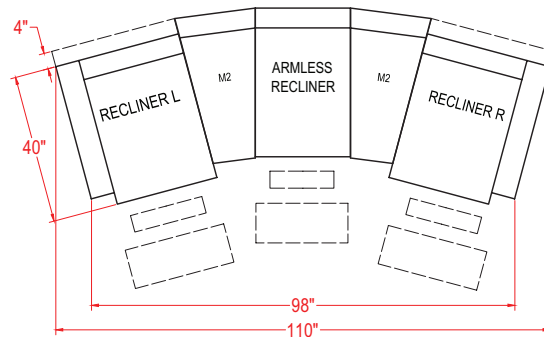

See reverse side for base options and dimensions.

UNITY SECTIONAL | M730_

Manual Recliner (Left Arm) - M730R4L / M730C4L
Manual Recliner (Right Arm) - M730R4R / M730C4R
Power Recliner (Left Arm) - M730RP4L* / M730CP4L*
Power Recliner (Right Arm) - M730RP4R* / M730CP4R*

*Power features metallic push buttons w/ USB charger.

Unit	Seat
H: 40 1/2"	H: 19"
W: 32 1/2"	W: 22"
D: 38"	D: 22"

Armless Chair - M730RA / M730CA
Armless Manual Recliner - M730R4A / M730C4A
Armless Power Recliner - M730RP4A / M730CP4A*

*Power features hand wand.

Unit	Seat
H: 40"	H: 20"
W: 24"	W: 23 1/2"
D: 40"	D: 22"

Corner Wedge - M730RW / M730CW

Unit	Seat
H: 40"	H: 20"
W: 62 1/2"	W: 43"
D: 39"	D: 24"

Console - M1RC / M1CC
Console (Drawer) - M1RD / M1CD

Unit
H: 35"
W: 13 1/2"
D: 35 1/2"

Wedge Console - M2RC / M2CC

Unit
H: 35"
W: 20 1/2"
D: 36"

Our patented bracketing system prevents the units from being shifted and separating apart.

All measurements are approximate.