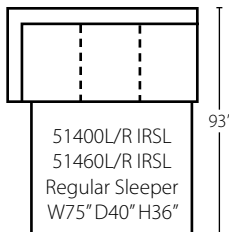

51400 AS
51460 AS
Armless Sofa
W78" D40" H36"

51400L/R LS
51460L/R LS
Loveseat
W49" D40" H36"
1 Pillow

51400 ALS
51460 ALS
Armless Loveseat
W47" D40" H36"

51400L/R BC
51460L/R BC
Big Chair
W60" D40" H36"
1 Pillow

51400 WEDGE
51460 WEDGE
90° Wedge
W67" D40" H36"
1 Pillow

51400 CORN
51460 CORN
Corner
W40" D40" H36"
1 Pillow

51400L/R C
51460L/R C
Chair
W29" D40" H36"
1 Pillow

K51400 AC
K51460 AC
Armless Chair
W23" D40" H36"