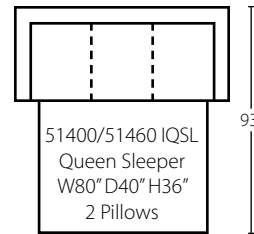

Free Standing Pieces

51400/51460 S
Sofa
W80" D40" H36"
2 Pillows

51400 2S
2 over 2 Sofa
W80" D40" H36"
2 Pillows
*(Available in fabric only -
Not available with -60 T-Cushion)*

51400/51460 LS
Loveseat
W58" D40" H36"
2 Pillows