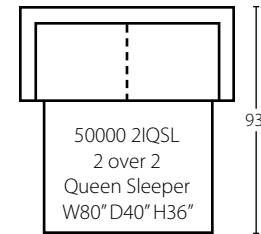

50000 2IQSL
2 over 2
Queen Sleeper
W80" D40" H36"
2 Pillows
*(Available in fabric only -
Not available with -60 T-Cushion)*