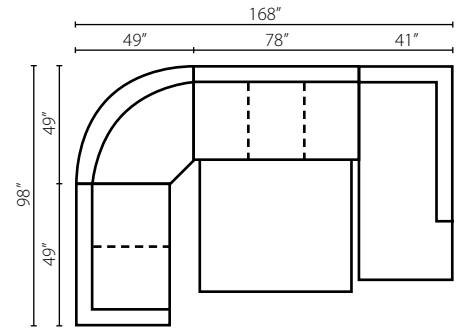

Configuration E

51400L / 51460L LS Loveseat
51400 / 51460 WEDGE Wedge
51400A / 51460A IQSL Armless Queen Sleeper
51400R / 51460R SCHS Sofa Chaise