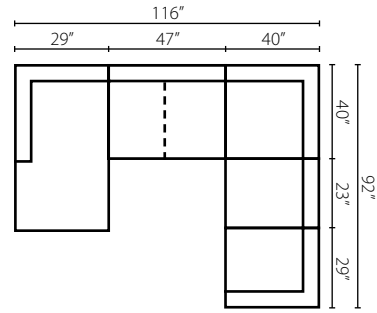

51400/51460 C
Chair
W34" D40" H36"

51400/51460
SWWL
Swivel Chair
W34" D40" H36"

51400/51460
OTTO
Ottoman
W32" D25" H18"

51400/51460
STGOT
Storage Ottoman
W47" D27" H18"
2 Pillows

51400/51460
CTOTT
Cocktail Ottoman
W33" D33" H17"
2 Pillows

For this piece please order Sofa and Ottoman Chaise

51400A 2S
2 over 2 Sofa
W80" D40" H36"
2 Pillows

51400BL/BR OTCH
Ottoman Chaise
W40" D24" H13"

(Available in fabric only - Not available with -60 T-Cushion)

Style K51400/K51460 sectional

Configuration A

51400L / 51460L BC Big Chair
51400 / 51460 ALS Armless Loveseat
51400R / 51460R SCHS Sofa Chaise

Configuration B

51400L / 51460L CHASE Chaise
51400 / 51460 ALS Armless Loveseat
51400 / 51460 CORN Corner
51400 / 51460 AC Armless Chair
51400R / 51460R C Chair