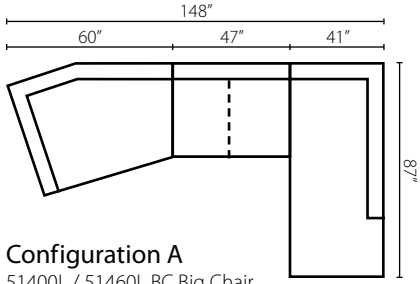

Style K51400/K51460 sectional

Configuration A

51400L / 51460L BC Big Chair
51400 / 51460 ALS Armless Loveseat
51400R / 51460R SCHS Sofa Chaise