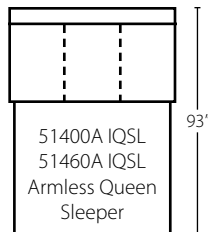

51400A IQSL
51460A IQSL
Armless Queen Sleeper
W78" D40" H36"