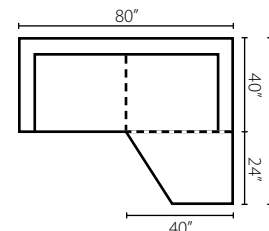

51400/51460 IQSL
Queen Sleeper
W80" D40" H36"
2 Pillows

50000 2IQSL
2 over 2
Queen Sleeper
W80" D40" H36"
2 Pillows
*(Available in fabric only -
Not available with -60 T-Cushion)*

51400/51460
CHASE
Chaise
W34" D66" H36"

51400/51460 C
Chair
W34" D40" H36"

51400/51460
SWWL
Swivel Chair
W34" D40" H36"

51400/51460
OTTO
Ottoman
W32" D25" H18"

51400/51460
STGOT
Storage Ottoman
W47" D27" H18"
2 Pillows

51400/51460
CTOTT
Cocktail Ottoman
W33" D33" H17"
2 Pillows