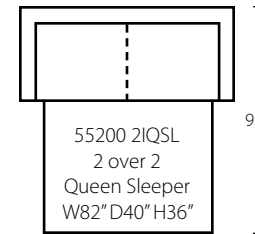

55200 2IQSL
2 over 2
Queen Sleeper
W82" D40" H36"
2 Pillows

93"

*(Available in fabric only -
Not available with -60 T-Cushion)*