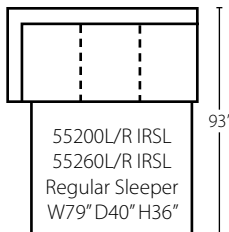

55200L/R IRSL
55260L/R IRSL
Regular Sleeper
W79\"D40\" H36\"
1 Pillow