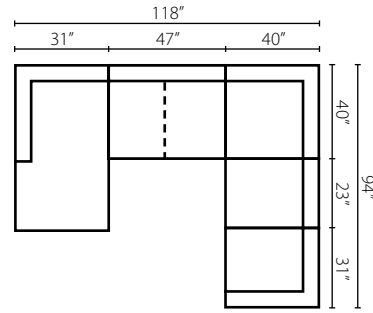

Configuration B

55200L / 55260L CHASE Chaise
55200 / 55260 ALS Armless Loveseat
55200 / 55260 CORN Corner
55200 / 55260 AC Armless Chair
55200R / 55260R C Chair