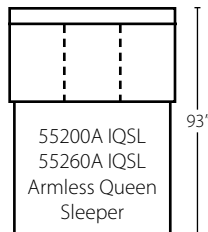

55200 CORN  
55260 CORN  
Corner  
W40\"D40\" H36\"  
1 Pillow

55200L/R C  
55260L/R C  
Chair  
W31\"D40\" H36\"  
1 Pillow

55200 AC  
55260 AC  
Armless Chair  
W23\"D40\" H36\"

55200L/R IRSL  
55260L/R IRSL  
Regular Sleeper  
W79\"D40\" H36\"  
1 Pillow

55200A IQSL  
55260A IQSL  
Armless Queen  
Sleeper  
W78\"D40\" H36\"  
1 Pillow

55200L/R SCHS  
55260L/R SCHS  
Sofa Chaise  
W41\"D87\" H36\"  
1 Pillow

55200L/R CHASE  
55260L/R CHASE  
Chaise  
W31\"D63\" H36\"  
1 Pillow