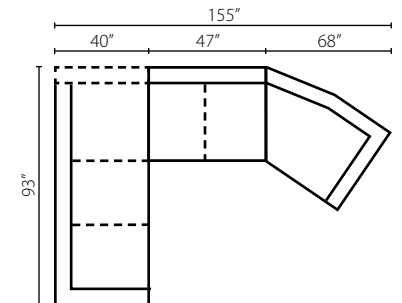

Configuration F

55200L / 55260L CRNS Corner Sofa
55200 / 55260 ALS Armless Loveseat
55200L / 55260L BC Big Chair

Sectional Pieces

55200L/R CRNS
55260L/R CRNS
Corner Sofa
W93\"D40\" H36\"
2 Pillows

55200L/R S
55260L/R S
Sofa
W79\"D40\" H36\"
1 Pillow

55200 AS
55260 AS
Armless Sofa
W78\"D40\" H36\"

55200L/R LS
55260L/R LS
Loveseat
W53\"D40\" H36\"
1 Pillow

K55200 ALS
K55260 ALS
Armless Loveseat
W47\"D40\" H36\"

55200L/R BC
55260L/R BC
Big Chair
W68\"D40\" H36\"
1 Pillow

55200 WEDGE
55260 WEDGE
90° Wedge
W67\"D40\" H36\"
1 Pillow

55200 CORN
55260 CORN
Corner
W40\"D40\" H36\"
1 Pillow

55200L/R C
55260L/R C
Chair
W31\"D40\" H36\"
1 Pillow

55200 AC
55260 AC
Armless Chair
W23\"D40\" H36\"