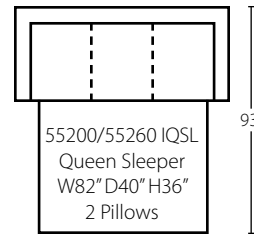

## Free Standing Pieces

55200/55260 S  
Sofa  
W82" D40" H36"  
2 Pillows

55200 2S  
2 over 2 Sofa  
W82" D40" H36"  
*(Available in fabric only -  
Not available with -60 T-Cushion)*

55200/55260 LS  
Loveseat  
W60" D40" H36"  
2 Pillows