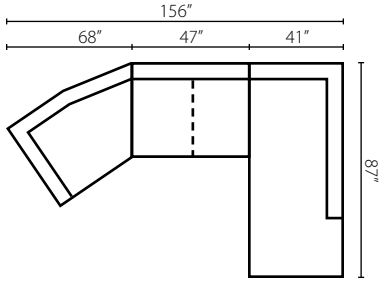

Style K55200/K55260 sectional

Configuration A

55200L / 55260L BC Big Chair
55200 / 55260 ALS Armless Loveseat
55200R / 55260R SCHS Sofa Chaise