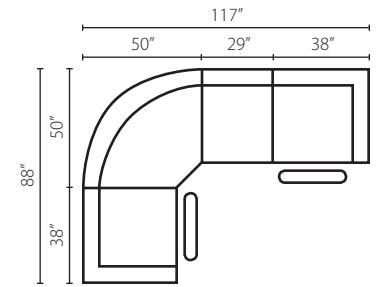

Style 2700 sectional

Configuration A
 2702L LS Loveseat
 2704 90SEW Wedge
 2703R DRBLS Dual Reclining Big Loveseat

Configuration B
 2703L DRLS Dual Reclining Loveseat
 2704 90SEW 90°Wedge
 2705 ALS Armless Loveseat
 2702R CHASE Chaise

Configuration C
 2703L RLS Reclining Loveseat
 2704 90SEW 90°Wedge
 2703 RAC Reclining Armless Chair
 2702R IRSL One Arm Regular Sleeper

Configuration D
 2703L RC Reclining Chair
 2704 90SEW 90°Wedge
 2701 AC Armless Chair
 2703R RC Reclining Chair

Sectional Pieces

2702L/R LS
 Loveseat
 W60" D40" H40"

2703L/R RLS
 Reclining Loveseat
 W60" D40" H40"
(available in power)

2703L/R DRLS
 Dual Reclining
 Loveseat
 W60" D40" H40"

2703L/R DRBLS
 Dual Reclining Big
 Loveseat
 W73" D40" H40"

2705 ALS
 Armless Loveseat
 W54" D40" H40"

2702L/R IRSL
 One Arm
 Regular Sleeper
 W78" D40" H40"

2705 IRSL
 Armless Regular
 Sleeper
 W66" D40" H40"

2702 L/R CHASE
 Chaise
 W38" D64" H40"

2704 90SEW
 90° Wedge
 W67" D47" H40"
(Order 2704P for 2 Pillows)