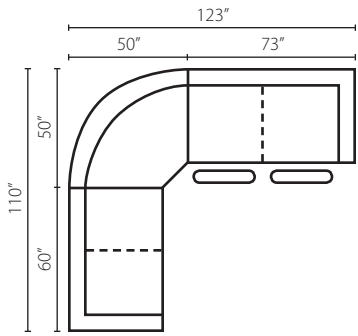

Style 2700 sectional

Configuration A
 2702L LS Loveseat
 2704 90SEW Wedge
 2703R DRBLS Dual Reclining Big Loveseat

Configuration B
 2703L DRLS Dual Reclining Loveseat
 2704 90SEW 90°Wedge
 2705 ALS Armless Loveseat
 2702R CHASE Chaise

Configuration C
 2703L RLS Reclining Loveseat
 2704 90SEW 90°Wedge
 2703 RAC Reclining Armless Chair
 2702R IRSL One Arm Regular Sleeper

Configuration D
 2703L RC Reclining Chair
 2704 90SEW 90°Wedge
 2701 AC Armless Chair
 2703R RC Reclining Chair

Sectional Pieces

2702L/R LS
 Loveseat
 W60" D40" H40"

2703L/R RLS
 Reclining Loveseat
 W60" D40" H40"
(available in power)

2703L/R DRLS
 Dual Reclining
 Loveseat
 W60" D40" H40"

2703L/R DRBLS
 Dual Reclining Big
 Loveseat
 W73" D40" H40"

2705 ALS
 Armless Loveseat
 W54" D40" H40"

2702L/R IRSL
 One Arm
 Regular Sleeper
 W78" D40" H40"

2705 IRSL
 Armless Regular
 Sleeper
 W66" D40" H40"

2702 L/R CHASE
 Chaise
 W38" D64" H40"

2704 90SEW
 90° Wedge
 W67" D47" H40"
(Order 2704P for 2 Pillows)