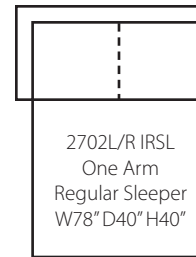

Configuration C
 2703L RLS Reclining Loveseat
 2704 90SEW 90°Wedge
 2703 RAC Reclining Armless Chair
 2702R IRSL One Arm Regular Sleeper

Configuration D
 2703L RC Reclining Chair
 2704 90SEW 90°Wedge
 2701 AC Armless Chair
 2703R RC Reclining Chair

Sectional Pieces

2702L/R LS
 Loveseat
 W60" D40" H40"

2703L/R RLS
 Reclining Loveseat
 W60" D40" H40"
(available in power)

2703L/R DRLS
 Dual Reclining
 Loveseat
 W60" D40" H40"

2703L/R DRBLS
 Dual Reclining Big
 Loveseat
 W73" D40" H40"

2705 ALS
 Armless Loveseat
 W54" D40" H40"

2702L/R IRSL
 One Arm
 Regular Sleeper
 W78" D40" H40"

2705 IRSL
 Armless Regular
 Sleeper
 W66" D40" H40"

2702 L/R CHASE
 Chaise
 W38" D64" H40"

2704 90SEW
 90° Wedge
 W67" D47" H40"
(Order 2704P for 2 Pillows)