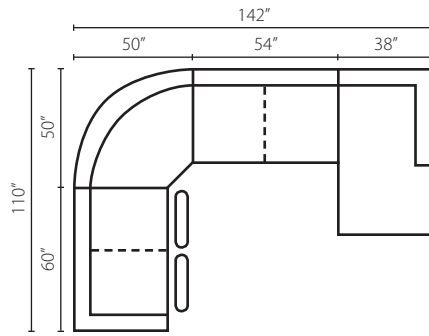

Style 2700 sectional

Configuration A
 2702L LS Loveseat
 2704 90SEW Wedge
 2703R DRBLS Dual Reclining Big Loveseat

Configuration B
 2703L DRLS Dual Reclining Loveseat
 2704 90SEW 90°Wedge
 2705 ALS Armless Loveseat
 2702R CHASE Chaise

Configuration C
 2703L RLS Reclining Loveseat
 2704 90SEW 90°Wedge
 2703 RAC Reclining Armless Chair
 2702R IRSL One Arm Regular Sleeper

Configuration D
 2703L RC Reclining Chair
 2704 90SEW 90°Wedge
 2701 AC Armless Chair
 2703R RC Reclining Chair

Sectional Pieces

2702L/R LS
 Loveseat
 W60" D40" H40"

2703L/R RLS
 Reclining Loveseat
 W60" D40" H40"
(available in power)

2703L/R DRLS
 Dual Reclining
 Loveseat
 W60" D40" H40"

2703L/R DRBLS
 Dual Reclining Big
 Loveseat
 W73" D40" H40"

2705 ALS
 Armless Loveseat
 W54" D40" H40"

2702L/R IRSL
 One Arm
 Regular Sleeper
 W78" D40" H40"

2705 IRSL
 Armless Regular
 Sleeper
 W66" D40" H40"

2702 L/R CHASE
 Chaise
 W38" D64" H40"

2704 90SEW
 90° Wedge
 W67" D47" H40"
(Order 2704P for 2 Pillows)