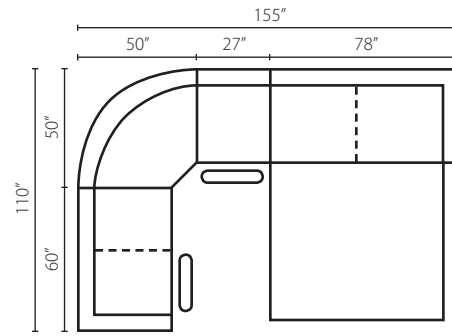

Style 2700 sectional

Configuration A
 2702L LS Loveseat
 2704 90SEW Wedge
 2703R DRBLS Dual Reclining Big Loveseat

Configuration B
 2703L DRLS Dual Reclining Loveseat
 2704 90SEW 90°Wedge
 2705 ALS Armless Loveseat
 2702R CHASE Chaise

Configuration C
 2703L RLS Reclining Loveseat
 2704 90SEW 90°Wedge
 2703 RAC Reclining Armless Chair
 2702R IRSL One Arm Regular Sleeper

Configuration D
 2703L RC Reclining Chair
 2704 90SEW 90°Wedge
 2701 AC Armless Chair
 2703R RC Reclining Chair

Sectional Pieces

2702L/R LS
 Loveseat
 W60" D40" H40"

2703L/R RLS
 Reclining Loveseat
 W60" D40" H40"
(available in power)

2703L/R DRLS
 Dual Reclining
 Loveseat
 W60" D40" H40"

2703L/R DRBLS
 Dual Reclining Big
 Loveseat
 W73" D40" H40"

2705 ALS
 Armless Loveseat
 W54" D40" H40"

2702L/R IRSL
 One Arm
 Regular Sleeper
 W78" D40" H40"

2705 IRSL
 Armless Regular
 Sleeper
 W66" D40" H40"

2702 L/R CHASE
 Chaise
 W38" D64" H40"

2704 90SEW
 90° Wedge
 W67" D47" H40"
(Order 2704P for 2 Pillows)