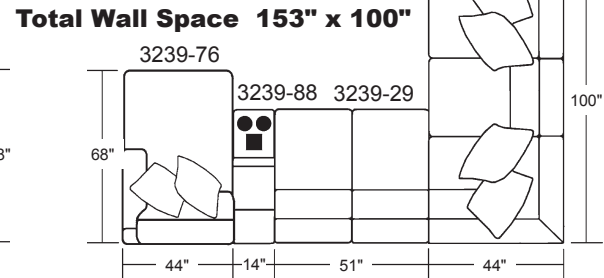

#3239 Malibu SAND

CUSTOMIZE JUST FOR YOU!

FABRIC/PILLOW:

1983-36 Taupe	2736-48 Phantom	2737-28 Shadow
2668-44 Adobe	2693-44 Henna	2694-44 Henna
2668-26 Sand	2683-28 Pewter	2669-26 Camel

Dimensions:

		L	H	D
3239-72	RSF Section	100"	38"	44"
3239-62	LSF Section	100"	38"	44"
3239-30	Armless Sofa	74"	38"	44"
3239-29	Armless Loveseat	51"	38"	44"
3239-96	RSF Piano Wedge	74"	38"	73"
3239-92	LSF Piano Wedge	74"	38"	73"
3239-42	RSF Loveseat	61"	38"	44"
3239-46	LSF Loveseat	61"	38"	44"
3239-76	RSF Chaise	44"	38"	68"
3239-75	LSF Chaise	44"	38"	68"
3239-28	Cocktail Ottoman	52"	17"	52"
3239-88	Ent Console	14"	25"	44"