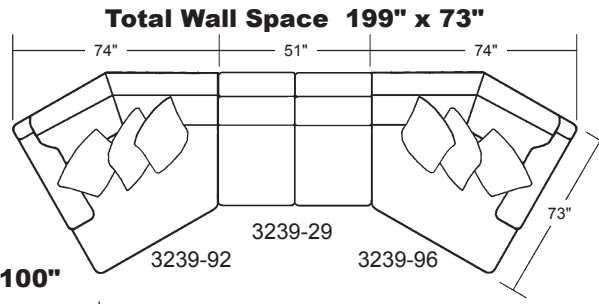

#3239 Malibu SAND

CUSTOMIZE JUST FOR YOU!

FABRIC/PILLOW:

1983-36 Taupe	2736-48 Phantom	2737-28 Shadow
2668-44 Adobe	2693-44 Henna	2694-44 Henna
2668-26 Sand	2683-28 Pewter	2669-26 Camel

Dimensions:

		L	H	D
3239-72	RSF Section	100"	38"	44"
3239-62	LSF Section	100"	38"	44"
3239-30	Armless Sofa	74"	38"	44"
3239-29	Armless Loveseat	51"	38"	44"
3239-96	RSF Piano Wedge	74"	38"	73"
3239-92	LSF Piano Wedge	74"	38"	73"
3239-42	RSF Loveseat	61"	38"	44"
3239-46	LSF Loveseat	61"	38"	44"
3239-76	RSF Chaise	44"	38"	68"
3239-75	LSF Chaise	44"	38"	68"
3239-28	Cocktail Ottoman	52"	17"	52"
3239-88	Ent Console	14"	25"	44"