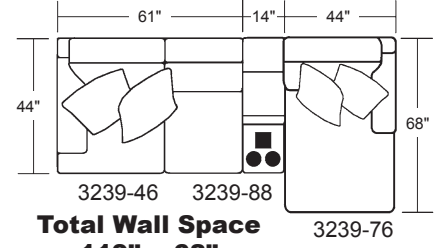

#3239 Malibu SAND

CUSTOMIZE JUST FOR YOU!

FABRIC/PILLOW:

1983-36 Taupe	2736-48 Phantom	2737-28 Shadow
2668-44 Adobe	2693-44 Henna	2694-44 Henna
2668-26 Sand	2683-28 Pewter	2669-26 Camel

Dimensions:

		L	H	D
3239-72	RSF Section	100"	38"	44"
3239-62	LSF Section	100"	38"	44"
3239-30	Armless Sofa	74"	38"	44"
3239-29	Armless Loveseat	51"	38"	44"
3239-96	RSF Piano Wedge	74"	38"	73"
3239-92	LSF Piano Wedge	74"	38"	73"
3239-42	RSF Loveseat	61"	38"	44"
3239-46	LSF Loveseat	61"	38"	44"
3239-76	RSF Chaise	44"	38"	68"
3239-75	LSF Chaise	44"	38"	68"
3239-28	Cocktail Ottoman	52"	17"	52"
3239-88	Ent Console	14"	25"	44"