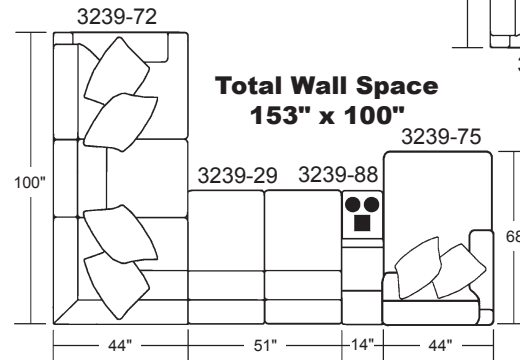

#3239 Malibu SAND

CUSTOMIZE JUST FOR YOU!

FABRIC/PILLOW:

1983-36 Taupe	2736-48 Phantom	2737-28 Shadow
2668-44 Adobe	2693-44 Henna	2694-44 Henna
2668-26 Sand	2683-28 Pewter	2669-26 Camel

Dimensions:

		L	H	D
3239-72	RSF Section	100"	38"	44"
3239-62	LSF Section	100"	38"	44"
3239-30	Armless Sofa	74"	38"	44"
3239-29	Armless Loveseat	51"	38"	44"
3239-96	RSF Piano Wedge	74"	38"	73"
3239-92	LSF Piano Wedge	74"	38"	73"
3239-42	RSF Loveseat	61"	38"	44"
3239-46	LSF Loveseat	61"	38"	44"
3239-76	RSF Chaise	44"	38"	68"
3239-75	LSF Chaise	44"	38"	68"
3239-28	Cocktail Ottoman	52"	17"	52"
3239-88	Ent Console	14"	25"	44"