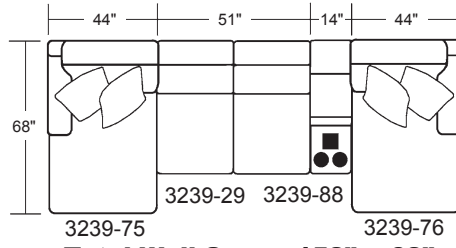

#3239 Malibu SAND

CUSTOMIZE JUST FOR YOU!

FABRIC/PILLOW:

1983-36 Taupe	2736-48 Phantom	2737-28 Shadow
2668-44 Adobe	2693-44 Henna	2694-44 Henna
2668-26 Sand	2683-28 Pewter	2669-26 Camel

Dimensions:

		L	H	D
3239-72	RSF Section	100"	38"	44"
3239-62	LSF Section	100"	38"	44"
3239-30	Armless Sofa	74"	38"	44"
3239-29	Armless Loveseat	51"	38"	44"
3239-96	RSF Piano Wedge	74"	38"	73"
3239-92	LSF Piano Wedge	74"	38"	73"
3239-42	RSF Loveseat	61"	38"	44"
3239-46	LSF Loveseat	61"	38"	44"
3239-76	RSF Chaise	44"	38"	68"
3239-75	LSF Chaise	44"	38"	68"
3239-28	Cocktail Ottoman	52"	17"	52"
3239-88	Ent Console	14"	25"	44"