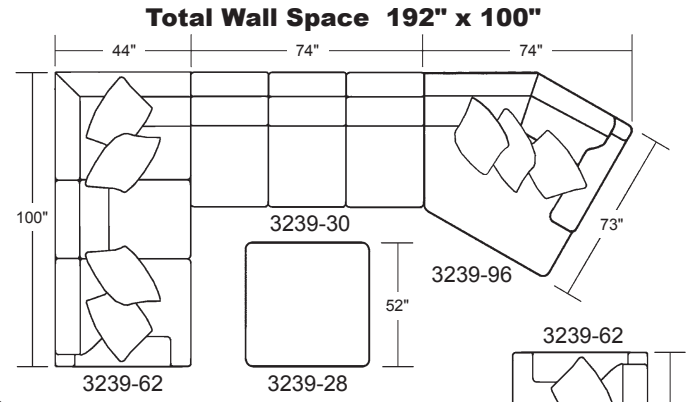

#3239 Malibu SAND

CUSTOMIZE JUST FOR YOU!

FABRIC/PILLOW:

1983-36 Taupe	2736-48 Phantom	2737-28 Shadow
2668-44 Adobe	2693-44 Henna	2694-44 Henna
2668-26 Sand	2683-28 Pewter	2669-26 Camel

Dimensions:

		L	H	D
3239-72	RSF Section	100"	38"	44"
3239-62	LSF Section	100"	38"	44"
3239-30	Armless Sofa	74"	38"	44"
3239-29	Armless Loveseat	51"	38"	44"
3239-96	RSF Piano Wedge	74"	38"	73"
3239-92	LSF Piano Wedge	74"	38"	73"
3239-42	RSF Loveseat	61"	38"	44"
3239-46	LSF Loveseat	61"	38"	44"
3239-76	RSF Chaise	44"	38"	68"
3239-75	LSF Chaise	44"	38"	68"
3239-28	Cocktail Ottoman	52"	17"	52"
3239-88	Ent Console	14"	25"	44"