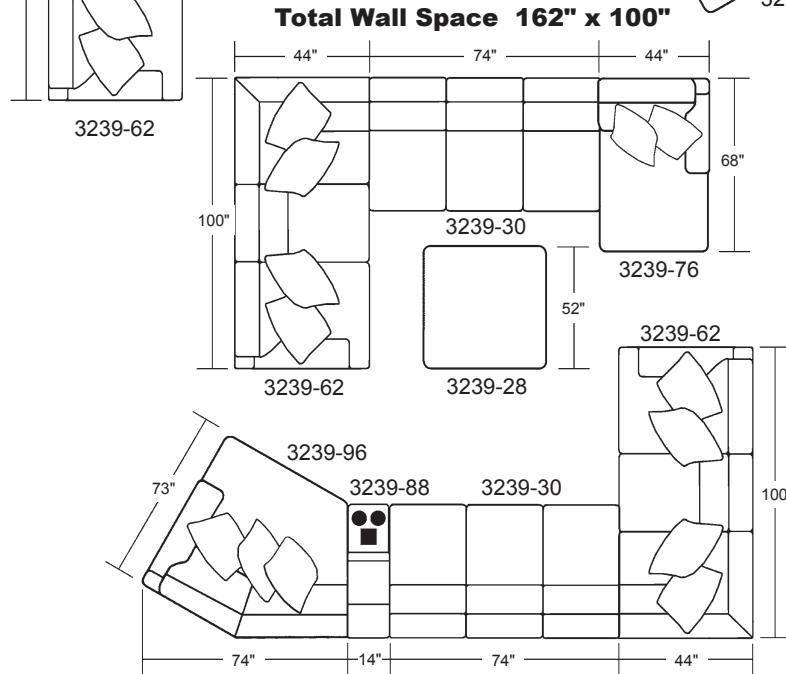

#3239 Malibu SAND

CUSTOMIZE JUST FOR YOU!

FABRIC/PILLOW:

1983-36 Taupe	2736-48 Phantom	2737-28 Shadow
2668-44 Adobe	2693-44 Henna	2694-44 Henna
2668-26 Sand	2683-28 Pewter	2669-26 Camel

Dimensions:

		L	H	D
3239-72	RSF Section	100"	38"	44"
3239-62	LSF Section	100"	38"	44"
3239-30	Armless Sofa	74"	38"	44"
3239-29	Armless Loveseat	51"	38"	44"
3239-96	RSF Piano Wedge	74"	38"	73"
3239-92	LSF Piano Wedge	74"	38"	73"
3239-42	RSF Loveseat	61"	38"	44"
3239-46	LSF Loveseat	61"	38"	44"
3239-76	RSF Chaise	44"	38"	68"
3239-75	LSF Chaise	44"	38"	68"
3239-28	Cocktail Ottoman	52"	17"	52"
3239-88	Ent Console	14"	25"	44"