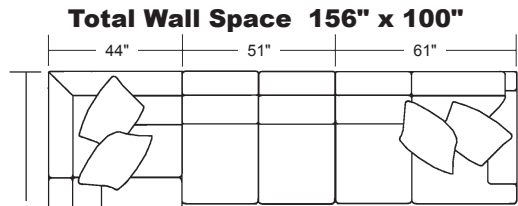

#3239 Malibu SAND

CUSTOMIZE JUST FOR YOU!

FABRIC/PILLOW:

1983-36 Taupe	2736-48 Phantom	2737-28 Shadow
2668-44 Adobe	2693-44 Henna	2694-44 Henna
2668-26 Sand	2683-28 Pewter	2669-26 Camel

Dimensions:

		L	H	D
3239-72	RSF Section	100"	38"	44"
3239-62	LSF Section	100"	38"	44"
3239-30	Armless Sofa	74"	38"	44"
3239-29	Armless Loveseat	51"	38"	44"
3239-96	RSF Piano Wedge	74"	38"	73"
3239-92	LSF Piano Wedge	74"	38"	73"
3239-42	RSF Loveseat	61"	38"	44"
3239-46	LSF Loveseat	61"	38"	44"
3239-76	RSF Chaise	44"	38"	68"
3239-75	LSF Chaise	44"	38"	68"
3239-28	Cocktail Ottoman	52"	17"	52"
3239-88	Ent Console	14"	25"	44"