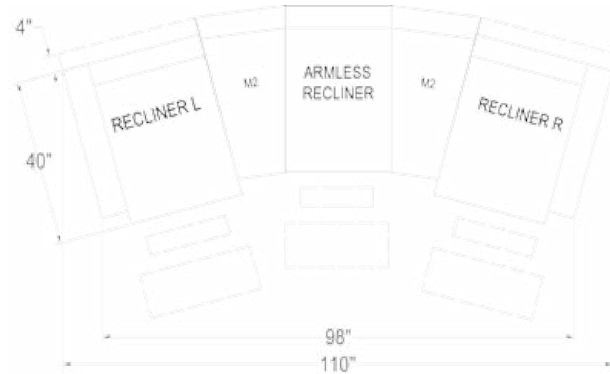

The Brinley Sectional is a limitless transitionally styled reclining sectional that is fit for those who love to have it their way. Choose to customize your sectional from 13 different pieces...choose from a large selection of Best's stylish covers. Each piece is an individual seat allowing for an infinite number of configurations. It will be utilizing an innovative bracketing system that prevents the seats from separating on the floor. There are countless configurations to fit your home. Below are a few examples to get you started.

Unit	Seat
H: 40"	H: 20"
W: 32"	W: 20 1/2"
D: 40"	D: 22"

- M700RA - Armless Chair**
- M700R4A - Armless Recliner**
- M700RP4A - Power Armless Recliner**

Unit	Seat
H: 40"	H: 20"
W: 24"	W: 22 1/2"
D: 40"	D: 22"

- M1RC - Console**
- M1RD - Console (Drawer)**

Unit
H: 35"
W: 13 1/2"
D: 35 1/2"

- M2RC - Wedge Console**
- M2RD - Wedge Console (Drawer)**

Unit
H: 35"
W: 20 1/2"
D: 35 1/2"

- M700RW - Corner Wedge**

Unit	Seat
H: 40"	H: 20"
W: 64"	W: 43"
D: 40"	D: 22"

All measurements are approximate.

Our patent pending bracketing system prevents the units from being shifted and separating apart.