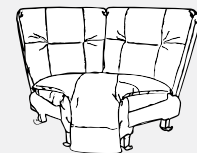

The Brinley Sectional is a limitless transitionally styled reclining sectional that is fit for those who love to have it their way. Choose to customize your sectional from 13 different pieces...choose from a large selection of Best's stylish covers. Each piece is an individual seat allowing for an infinite number of configurations. It will be utilizing an innovative bracketing system that prevents the seats from separating on the floor. There are countless configurations to fit your home. Below are a few examples to get you started.

Unit	Seat
H: 40"	H: 20"
W: 32"	W: 20 1/2"
D: 40"	D: 22"

- M700RA - Armless Chair**
- M700R4A - Armless Recliner**
- M700RP4A - Power Armless Recliner**

Unit	Seat
H: 40"	H: 20"
W: 24"	W: 22 1/2"
D: 40"	D: 22"

- M1RC - Console**
- M1RD - Console (Drawer)**

Unit
H: 35"
W: 13 1/2"
D: 35 1/2"

- M2RC - Wedge Console**
- M2RD - Wedge Console (Drawer)**

Unit
H: 35"
W: 20 1/2"
D: 35 1/2"

- M700RW - Corner Wedge**

Unit	Seat
H: 40"	H: 20"
W: 64"	W: 43"
D: 40"	D: 22"