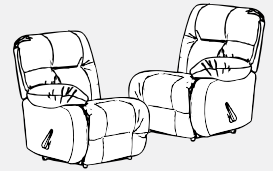

The Brinley Sectional is a limitless transitionally styled reclining sectional that is fit for those who love to have it their way. Choose to customize your sectional from 13 different pieces...choose from a large selection of Best's stylish covers. Each piece is an individual seat allowing for an infinite number of configurations. It will be utilizing an innovative bracketing system that prevents the seats from separating on the floor. There are countless configurations to fit your home. Below are a few examples to get you started.

Available in Fabric, Leather/Vinyl and Bonded Leather

- M700R4L - Recliner (Left Arm)**
- M700RP4L - Power Recliner (Left Arm)**
- M700R4R - Recliner (Right Arm)**
- M700RP4R - Power Recliner (Right Arm)**

Unit	Seat
H: 40"	H: 20"
W: 32"	W: 20 1/2"
D: 40"	D: 22"

- M700RA - Armless Chair**
- M700R4A - Armless Recliner**
- M700RP4A - Power Armless Recliner**

Unit	Seat
H: 40"	H: 20"
W: 24"	W: 22 1/2"
D: 40"	D: 22"