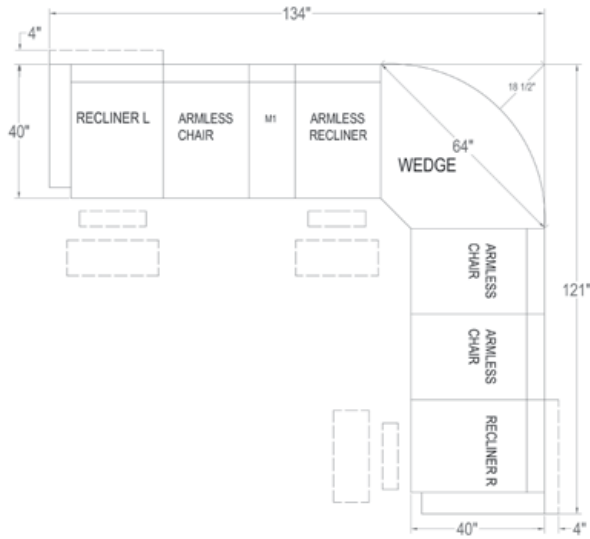

The Brinley Sectional is a limitless transitionally styled reclining sectional that is fit for those who love to have it their way. Choose to customize your sectional from 13 different pieces...choose from a large selection of Best's stylish covers. Each piece is an individual seat allowing for an infinite number of configurations. It will be utilizing an innovative bracketing system that prevents the seats from separating on the floor. There are countless configurations to fit your home. Below are a few examples to get you started.

Unit	Seat
H: 40"	H: 20"
W: 32"	W: 20 1/2"
D: 40"	D: 22"

- M700RA - Armless Chair**
- M700R4A - Armless Recliner**
- M700RP4A - Power Armless Recliner**

Unit	Seat
H: 40"	H: 20"
W: 24"	W: 22 1/2"
D: 40"	D: 22"

- M1RC - Console**
- M1RD - Console (Drawer)**

Unit
H: 35"
W: 13 1/2"
D: 35 1/2"

- M2RC - Wedge Console**
- M2RD - Wedge Console (Drawer)**

Unit
H: 35"
W: 20 1/2"
D: 35 1/2"

- M700RW - Corner Wedge**

Unit	Seat
H: 40"	H: 20"
W: 64"	W: 43"
D: 40"	D: 22"

All measurements are approximate.

Our patent pending bracketing system prevents the units from being shifted and separating apart.