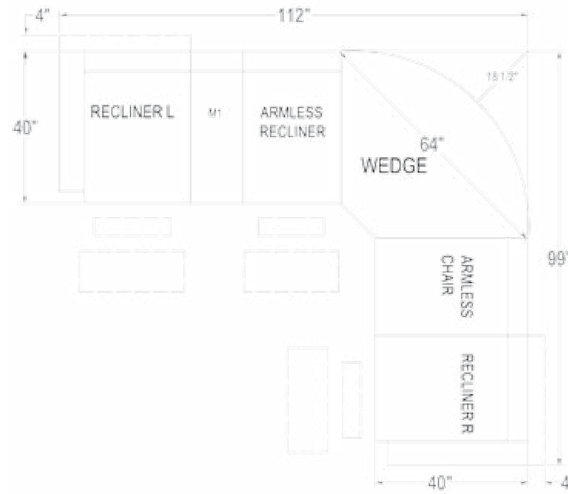

The Brinley Sectional is a limitless transitionally styled reclining sectional that is fit for those who love to have it their way. Choose to customize your sectional from 13 different pieces...choose from a large selection of Best's stylish covers. Each piece is an individual seat allowing for an infinite number of configurations. It will be utilizing an innovative bracketing system that prevents the seats from separating on the floor. There are countless configurations to fit your home. Below are a few examples to get you started.

Unit	Seat
H: 40"	H: 20"
W: 32"	W: 20 1/2"
D: 40"	D: 22"

- M700RA - Armless Chair**
- M700R4A - Armless Recliner**
- M700RP4A - Power Armless Recliner**

Unit	Seat
H: 40"	H: 20"
W: 24"	W: 22 1/2"
D: 40"	D: 22"

- M1RC - Console**
- M1RD - Console (Drawer)**

Unit
H: 35"
W: 13 1/2"
D: 35 1/2"

- M2RC - Wedge Console**
- M2RD - Wedge Console (Drawer)**

Unit
H: 35"
W: 20 1/2"
D: 35 1/2"

- M700RW - Corner Wedge**

Unit	Seat
H: 40"	H: 20"
W: 64"	W: 43"
D: 40"	D: 22"

All measurements are approximate.

Our patent pending bracketing system prevents the units from being shifted and separating apart.