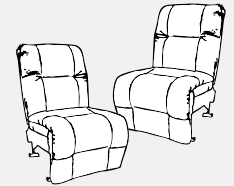

The Brinley Sectional is a limitless transitionally styled reclining sectional that is fit for those who love to have it their way. Choose to customize your sectional from 13 different pieces...choose from a large selection of Best's stylish covers. Each piece is an individual seat allowing for an infinite number of configurations. It will be utilizing an innovative bracketing system that prevents the seats from separating on the floor. There are countless configurations to fit your home. Below are a few examples to get you started.

Available in Fabric, Leather/Vinyl and Bonded Leather

- M700R4L - Recliner (Left Arm)**
- M700RP4L - Power Recliner (Left Arm)**
- M700R4R - Recliner (Right Arm)**
- M700RP4R - Power Recliner (Right Arm)**

Unit	Seat
H: 40"	H: 20"
W: 32"	W: 20 1/2"
D: 40"	D: 22"

- M700RA - Armless Chair**
- M700R4A - Armless Recliner**
- M700RP4A - Power Armless Recliner**

Unit	Seat
H: 40"	H: 20"
W: 24"	W: 22 1/2"
D: 40"	D: 22"

- M1RC - Console**
- M1RD - Console (Drawer)**

Unit
H: 35"
W: 13 1/2"
D: 35 1/2"

- M2RC - Wedge Console**
- M2RD - Wedge Console (Drawer)**

Unit
H: 35"
W: 20 1/2"
D: 35 1/2"

- M700RW - Corner Wedge**

Unit	Seat
H: 40"	H: 20"
W: 64"	W: 43"
D: 40"	D: 22"