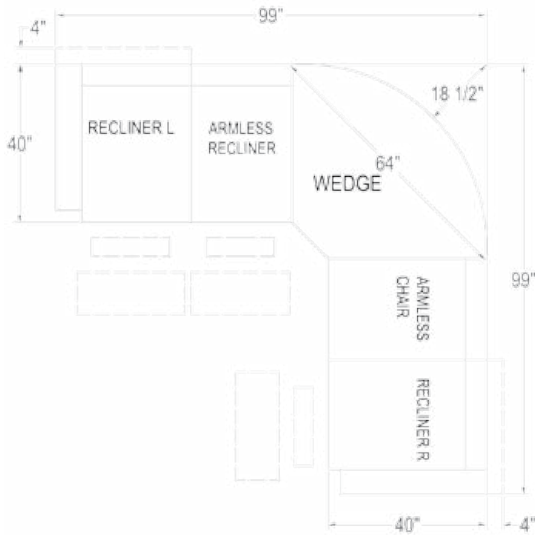

The Brinley Sectional is a limitless transitionally styled reclining sectional that is fit for those who love to have it their way. Choose to customize your sectional from 13 different pieces...choose from a large selection of Best's stylish covers. Each piece is an individual seat allowing for an infinite number of configurations. It will be utilizing an innovative bracketing system that prevents the seats from separating on the floor. There are countless configurations to fit your home. Below are a few examples to get you started.

Unit	Seat
H: 40"	H: 20"
W: 32"	W: 20 1/2"
D: 40"	D: 22"

- M700RA - Armless Chair**
- M700R4A - Armless Recliner**
- M700RP4A - Power Armless Recliner**

Unit	Seat
H: 40"	H: 20"
W: 24"	W: 22 1/2"
D: 40"	D: 22"

- M1RC - Console**
- M1RD - Console (Drawer)**

Unit
H: 35"
W: 13 1/2"
D: 35 1/2"

- M2RC - Wedge Console**
- M2RD - Wedge Console (Drawer)**

Unit
H: 35"
W: 20 1/2"
D: 35 1/2"

- M700RW - Corner Wedge**

Unit	Seat
H: 40"	H: 20"
W: 64"	W: 43"
D: 40"	D: 22"

All measurements are approximate.

Our patent pending bracketing system prevents the units from being shifted and separating apart.