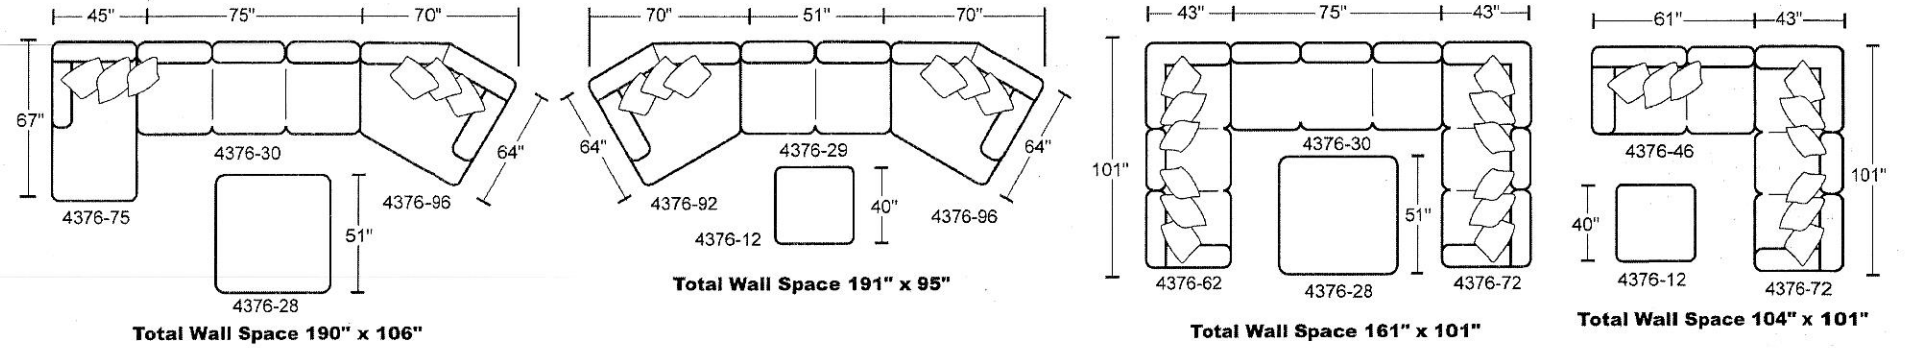

FABRIC/PILLOW:

1806-49 Chocolate / 2640-59 Brindle / 2642-49 Mocha / 2643-49 Pecan
1806-58 Smoke / 2640-48 Pepper / 2642-28 Dove / 2643-58 Onyx