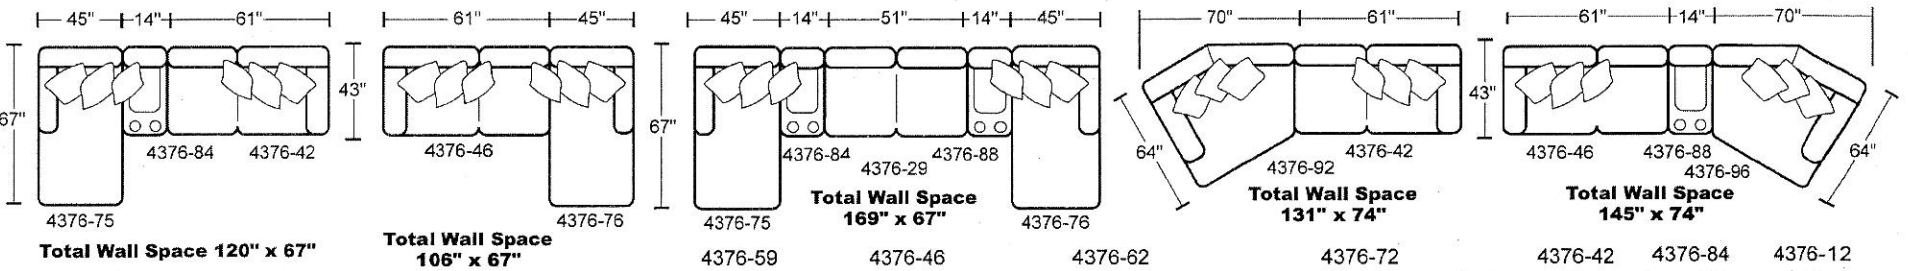

FABRIC/PILLOW:

1806-49 Chocolate / 2640-59 Brindle / 2642-49 Mocha / 2643-49 Pecan
1806-58 Smoke / 2640-48 Pepper / 2642-28 Dove / 2643-58 Onyx