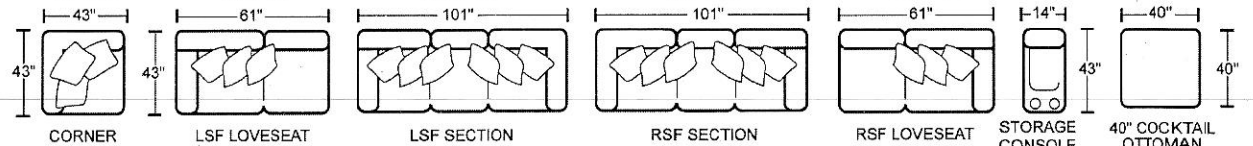

**DIMENSIONS:**

		L	H	D
LSF Section	4376-62	101"	38"	43"
RSF Section	4376-72	101"	38"	43"
LSF Loveseat	4376-46	61"	38"	43"
RSF Loveseat	4376-42	61"	38"	43"
LSF Chaise	4376-75	45"	38"	67"
RSF Chaise	4376-76	45"	38"	67"
LSF Piano Wedge	4376-92	70"	38"	64"
RSF Piano Wedge	4376-96	70"	38"	64"
Armless Sofa	4376-30	75"	38"	43"
Armless Loveseat	4376-29	51"	38"	43"
Armless Chair	4376-31	26"	38"	43"
Corner	4376-59	43"	38"	43"
40" Cocktail Ottoman	4376-12	40"	18"	40"
Cocktail Ottoman	4376-28	51"	18"	51"
Storage Console Box	4376-84	14"	36"	43"