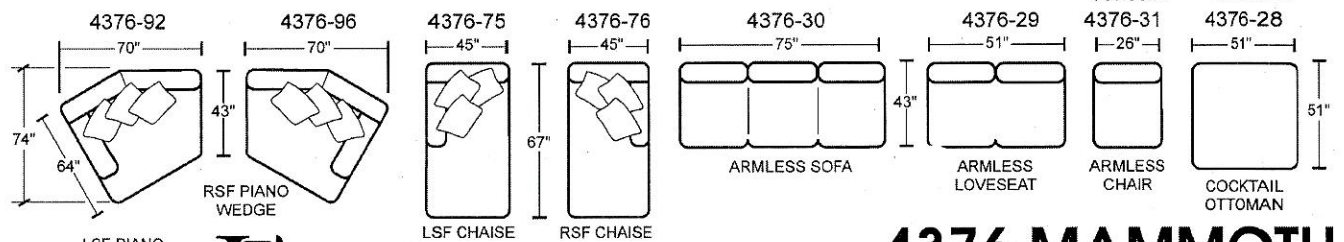

**DIMENSIONS:**

		L	H	D
LSF Section	4376-62	101"	38"	43"
RSF Section	4376-72	101"	38"	43"
LSF Loveseat	4376-46	61"	38"	43"
RSF Loveseat	4376-42	61"	38"	43"
LSF Chaise	4376-75	45"	38"	67"
RSF Chaise	4376-76	45"	38"	67"
LSF Piano Wedge	4376-92	70"	38"	64"
RSF Piano Wedge	4376-96	70"	38"	64"
Armless Sofa	4376-30	75"	38"	43"
Armless Loveseat	4376-29	51"	38"	43"
Armless Chair	4376-31	26"	38"	43"
Corner	4376-59	43"	38"	43"
40" Cocktail Ottoman	4376-12	40"	18"	40"
Cocktail Ottoman	4376-28	51"	18"	51"
Storage Console Box	4376-84	14"	36"	43"