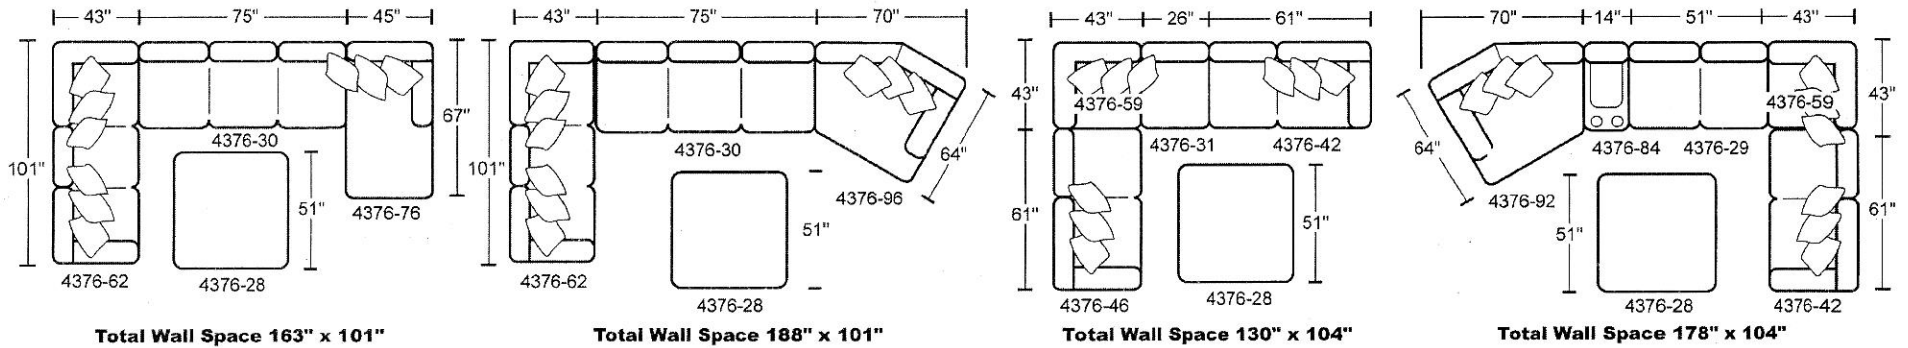

FABRIC/PILLOW:

1806-49 Chocolate / 2640-59 Brindle / 2642-49 Mocha / 2643-49 Pecan
1806-58 Smoke / 2640-48 Pepper / 2642-28 Dove / 2643-58 Onyx