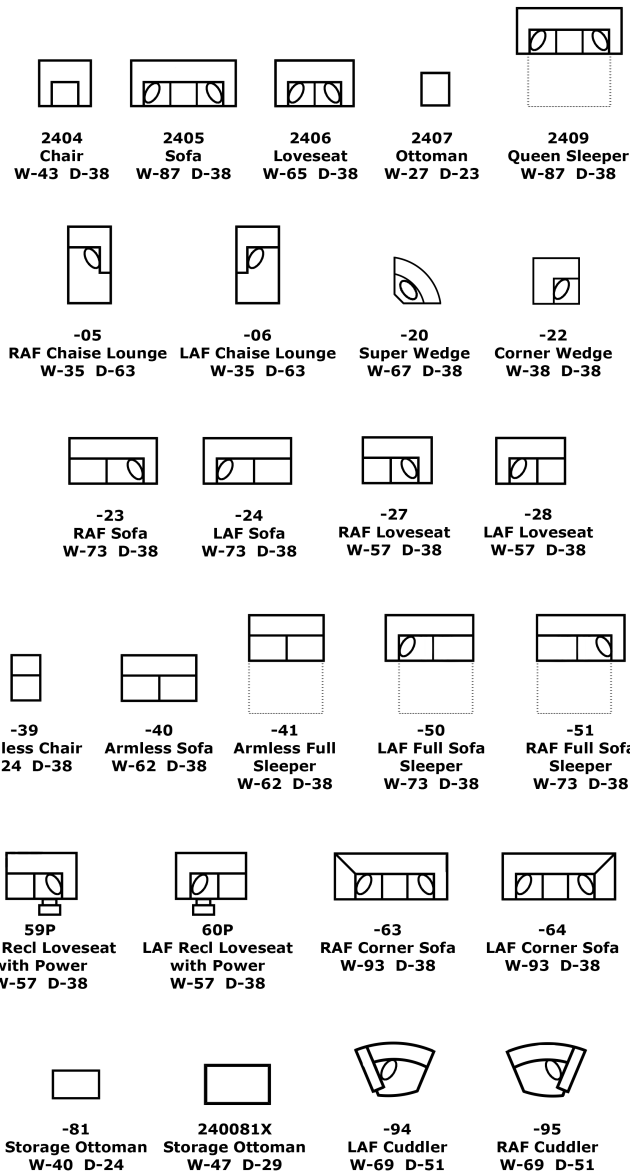

England
FURNITURE CO.

a L A Z B O Y company

CUSTOM
for YOU
FAST by US!