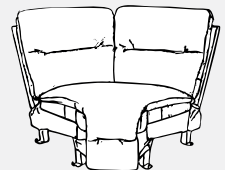

- M760RA - Armless Chair**
- M760R4A - Armless Recliner**
- M760RP4A - Power Armless Recliner**

Unit	Seat
H: 40"	H: 19"
W: 24"	W: 23 1/2"
D: 38"	D: 22"

- M1RC - Console**
- M1RD - Console (Drawer)**

Unit
H: 40"
W: 13"
D: 35 1/2"

- M2RC - Wedged Console**
- M2RD - Wedged Console (Drawer)**

Unit
H: 40"
W: 20 1/2"
D: 35 1/2"

- M760RW - Corner Wedge**

Unit	Seat
H: 40"	H: 19"
W: 62 1/2"	W: 41"
D: 38"	D: 22"

All measurements are approximate.