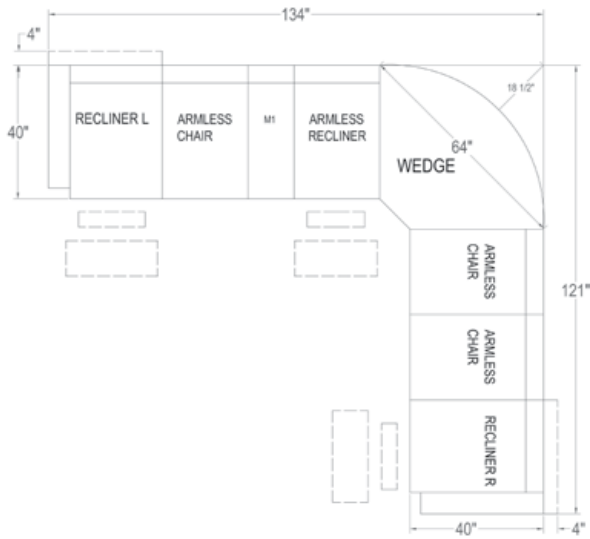

# Bodie Sectional

- M760R4L - Recliner (Left Arm)**
- M760RP4L - Power Recliner (Left Arm)**
- M760R4R - Recliner (Right Arm)**
- M760RP4R - Power Recliner (Right Arm)**

Unit	Seat
H: 40"	H: 19"
W: 32 1/2"	W: 22 1/2"
D: 38"	D: 22"

- M760RA - Armless Chair**
- M760R4A - Armless Recliner**
- M760RP4A - Power Armless Recliner**

Unit	Seat
H: 40"	H: 19"
W: 24"	W: 23 1/2"
D: 38"	D: 22"

- M1RC - Console**
- M1RD - Console (Drawer)**

Unit
H: 40"
W: 13"
D: 35 1/2"

- M2RC - Wedged Console**
- M2RD - Wedged Console (Drawer)**

Unit
H: 40"
W: 20 1/2"
D: 35 1/2"

- M760RW - Corner Wedge**

Unit	Seat
H: 40"	H: 19"
W: 62 1/2"	W: 41"
D: 38"	D: 22"

All measurements are approximate.