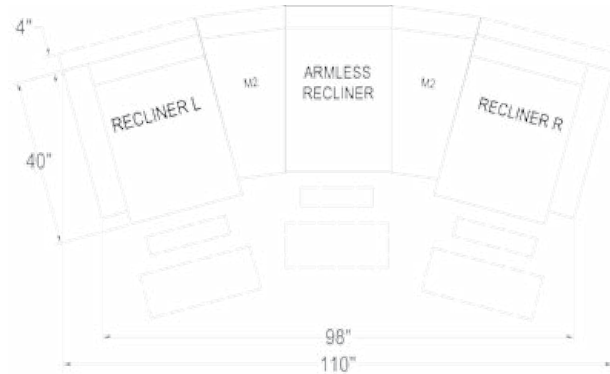

# Bodie Sectional

- M760R4L - Recliner (Left Arm)**
- M760RP4L - Power Recliner (Left Arm)**
- M760R4R - Recliner (Right Arm)**
- M760RP4R - Power Recliner (Right Arm)**

Unit	Seat
H: 40"	H: 19"
W: 32 1/2"	W: 22 1/2"
D: 38"	D: 22"

- M760RA - Armless Chair**
- M760R4A - Armless Recliner**
- M760RP4A - Power Armless Recliner**

Unit	Seat
H: 40"	H: 19"
W: 24"	W: 23 1/2"
D: 38"	D: 22"

- M1RC - Console**
- M1RD - Console (Drawer)**

Unit
H: 40"
W: 13"
D: 35 1/2"

- M2RC - Wedged Console**
- M2RD - Wedged Console (Drawer)**

Unit
H: 40"
W: 20 1/2"
D: 35 1/2"

- M760RW - Corner Wedge**

Unit	Seat
H: 40"	H: 19"
W: 62 1/2"	W: 41"
D: 38"	D: 22"

All measurements are approximate.