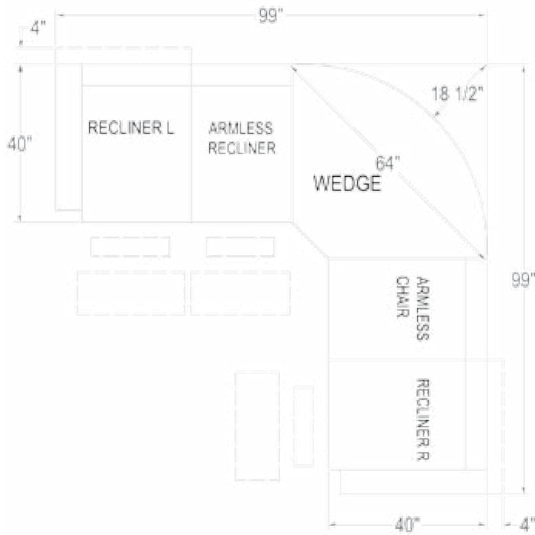

# Bodie Sectional

- M760R4L - Recliner (Left Arm)**
- M760RP4L - Power Recliner (Left Arm)**
- M760R4R - Recliner (Right Arm)**
- M760RP4R - Power Recliner (Right Arm)**

Unit	Seat
H: 40"	H: 19"
W: 32 1/2"	W: 22 1/2"
D: 38"	D: 22"

- M760RA - Armless Chair**
- M760R4A - Armless Recliner**
- M760RP4A - Power Armless Recliner**

Unit	Seat
H: 40"	H: 19"
W: 24"	W: 23 1/2"
D: 38"	D: 22"

- M1RC - Console**
- M1RD - Console (Drawer)**

Unit
H: 40"
W: 13"
D: 35 1/2"

- M2RC - Wedged Console**
- M2RD - Wedged Console (Drawer)**

Unit
H: 40"
W: 20 1/2"
D: 35 1/2"

- M760RW - Corner Wedge**

Unit	Seat
H: 40"	H: 19"
W: 62 1/2"	W: 41"
D: 38"	D: 22"

All measurements are approximate.