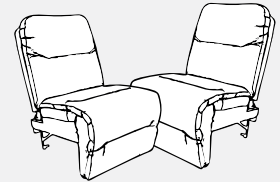

With the Bodie Sectional you get a contemporary flare with that traditional, down home comfort. Customize to fit your room and lifestyle, and explore the options of a soft-close drawer and power recliner!

# Bodie Sectional

- M760R4L - Recliner (Left Arm)**
- M760RP4L - Power Recliner (Left Arm)**
- M760R4R - Recliner (Right Arm)**
- M760RP4R - Power Recliner (Right Arm)**

Unit	Seat
H: 40"	H: 19"
W: 32 1/2"	W: 22 1/2"
D: 38"	D: 22"

- M760RA - Armless Chair**
- M760R4A - Armless Recliner**
- M760RP4A - Power Armless Recliner**

Unit	Seat
H: 40"	H: 19"
W: 24"	W: 23 1/2"
D: 38"	D: 22"

- M1RC - Console**
- M1RD - Console (Drawer)**

Unit
H: 40"
W: 13"
D: 35 1/2"

- M2RC - Wedged Console**
- M2RD - Wedged Console (Drawer)**

Unit
H: 40"
W: 20 1/2"
D: 35 1/2"

- M760RW - Corner Wedge**

Unit	Seat
H: 40"	H: 19"
W: 62 1/2"	W: 41"
D: 38"	D: 22"

All measurements are approximate.