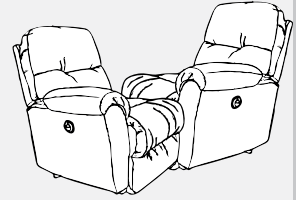

With the Bodie Sectional you get a contemporary flare with that traditional, down home comfort. Customize to fit your room and lifestyle, and explore the options of a soft-close drawer and power recliner!

# Bodie Sectional

- M760R4L - Recliner (Left Arm)**
- M760RP4L - Power Recliner (Left Arm)**
- M760R4R - Recliner (Right Arm)**
- M760RP4R - Power Recliner (Right Arm)**

Unit	Seat
H: 40"	H: 19"
W: 32 1/2"	W: 22 1/2"
D: 38"	D: 22"

- M760RA - Armless Chair**
- M760R4A - Armless Recliner**
- M760RP4A - Power Armless Recliner**

Unit	Seat
H: 40"	H: 19"
W: 24"	W: 23 1/2"
D: 38"	D: 22"

- M1RC - Console**
- M1RD - Console (Drawer)**

Unit
H: 40"
W: 13"
D: 35 1/2"