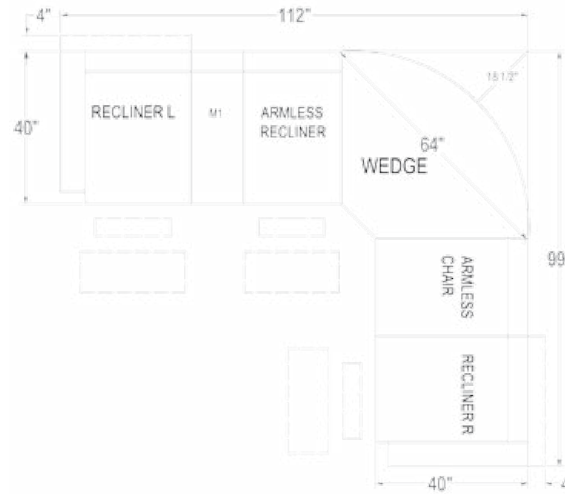

# Bodie Sectional

- M760R4L - Recliner (Left Arm)**
- M760RP4L - Power Recliner (Left Arm)**
- M760R4R - Recliner (Right Arm)**
- M760RP4R - Power Recliner (Right Arm)**

Unit	Seat
H: 40"	H: 19"
W: 32 1/2"	W: 22 1/2"
D: 38"	D: 22"

- M760RA - Armless Chair**
- M760R4A - Armless Recliner**
- M760RP4A - Power Armless Recliner**

Unit	Seat
H: 40"	H: 19"
W: 24"	W: 23 1/2"
D: 38"	D: 22"

- M1RC - Console**
- M1RD - Console (Drawer)**

Unit
H: 40"
W: 13"
D: 35 1/2"

- M2RC - Wedged Console**
- M2RD - Wedged Console (Drawer)**

Unit
H: 40"
W: 20 1/2"
D: 35 1/2"

- M760RW - Corner Wedge**

Unit	Seat
H: 40"	H: 19"
W: 62 1/2"	W: 41"
D: 38"	D: 22"

All measurements are approximate.